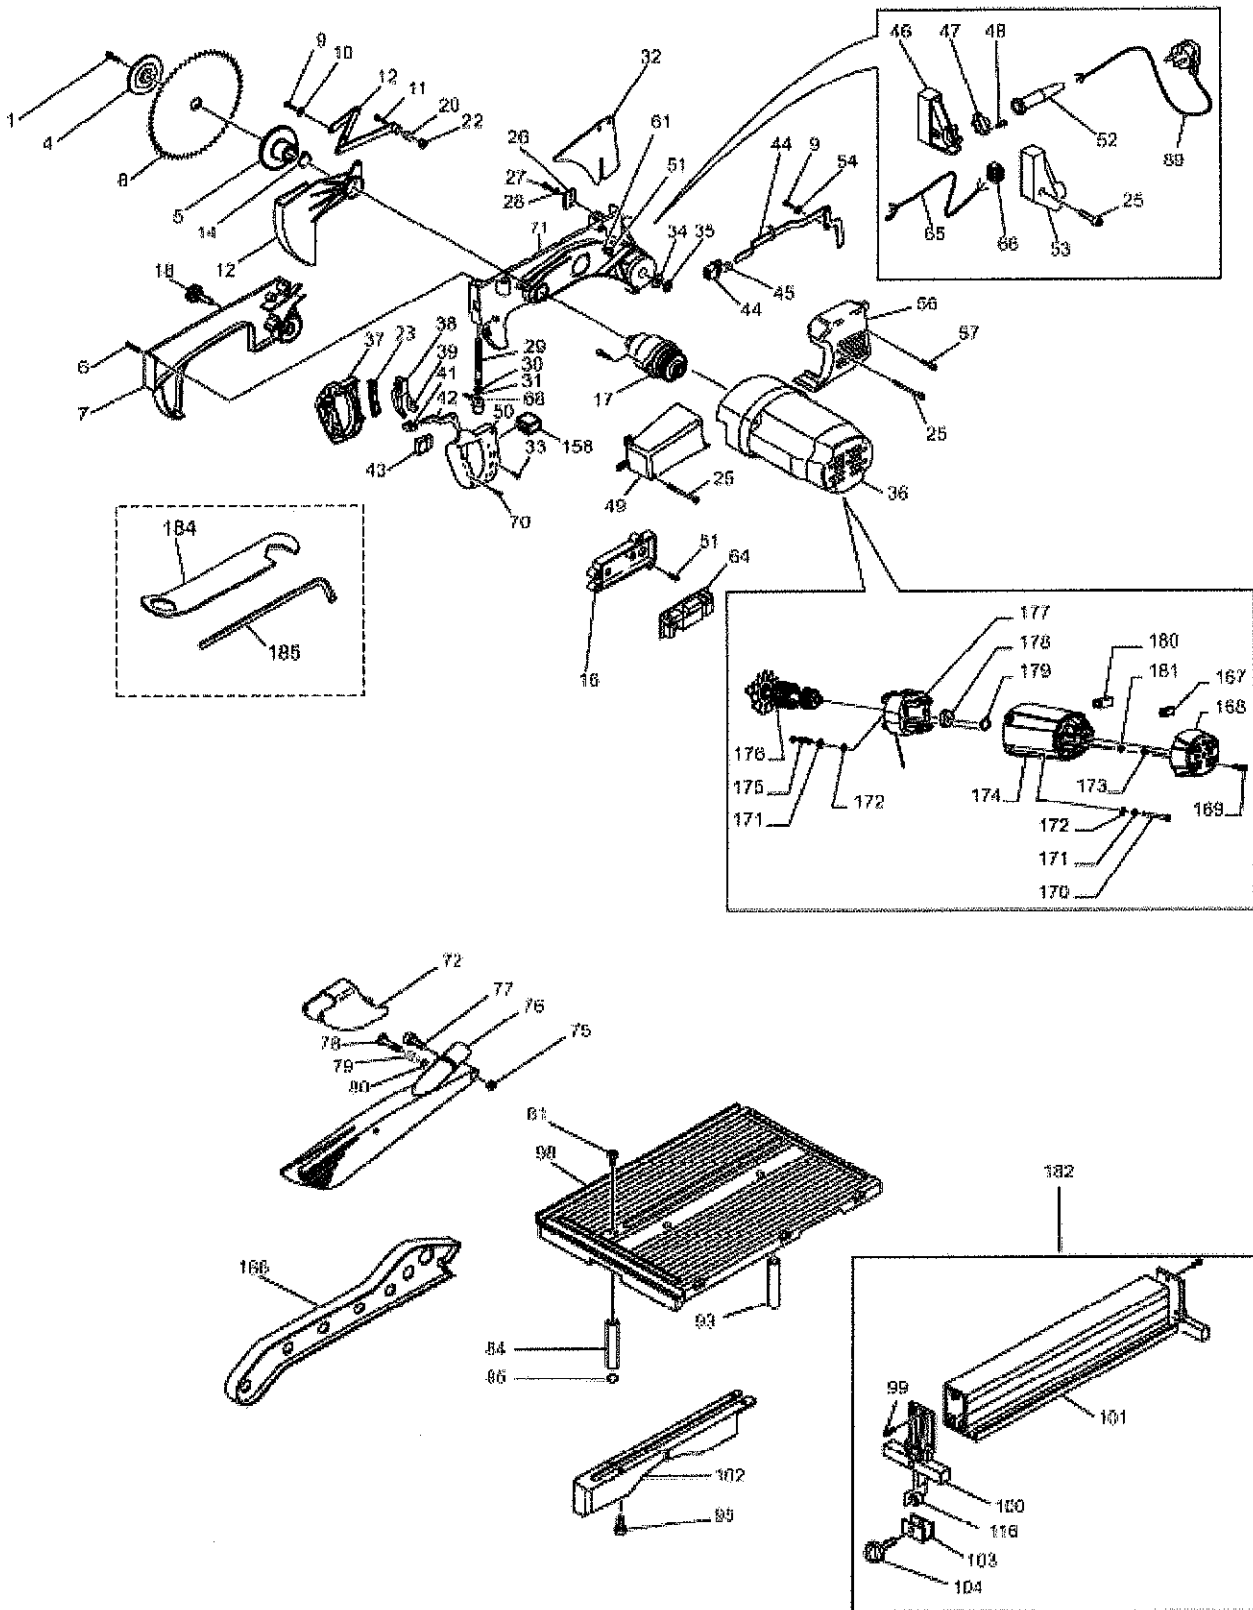

Hitachi Power Tools

ELECTRIC TOOL PARTS LIST

■ TABLE TOP MITER SAW Model C12YB