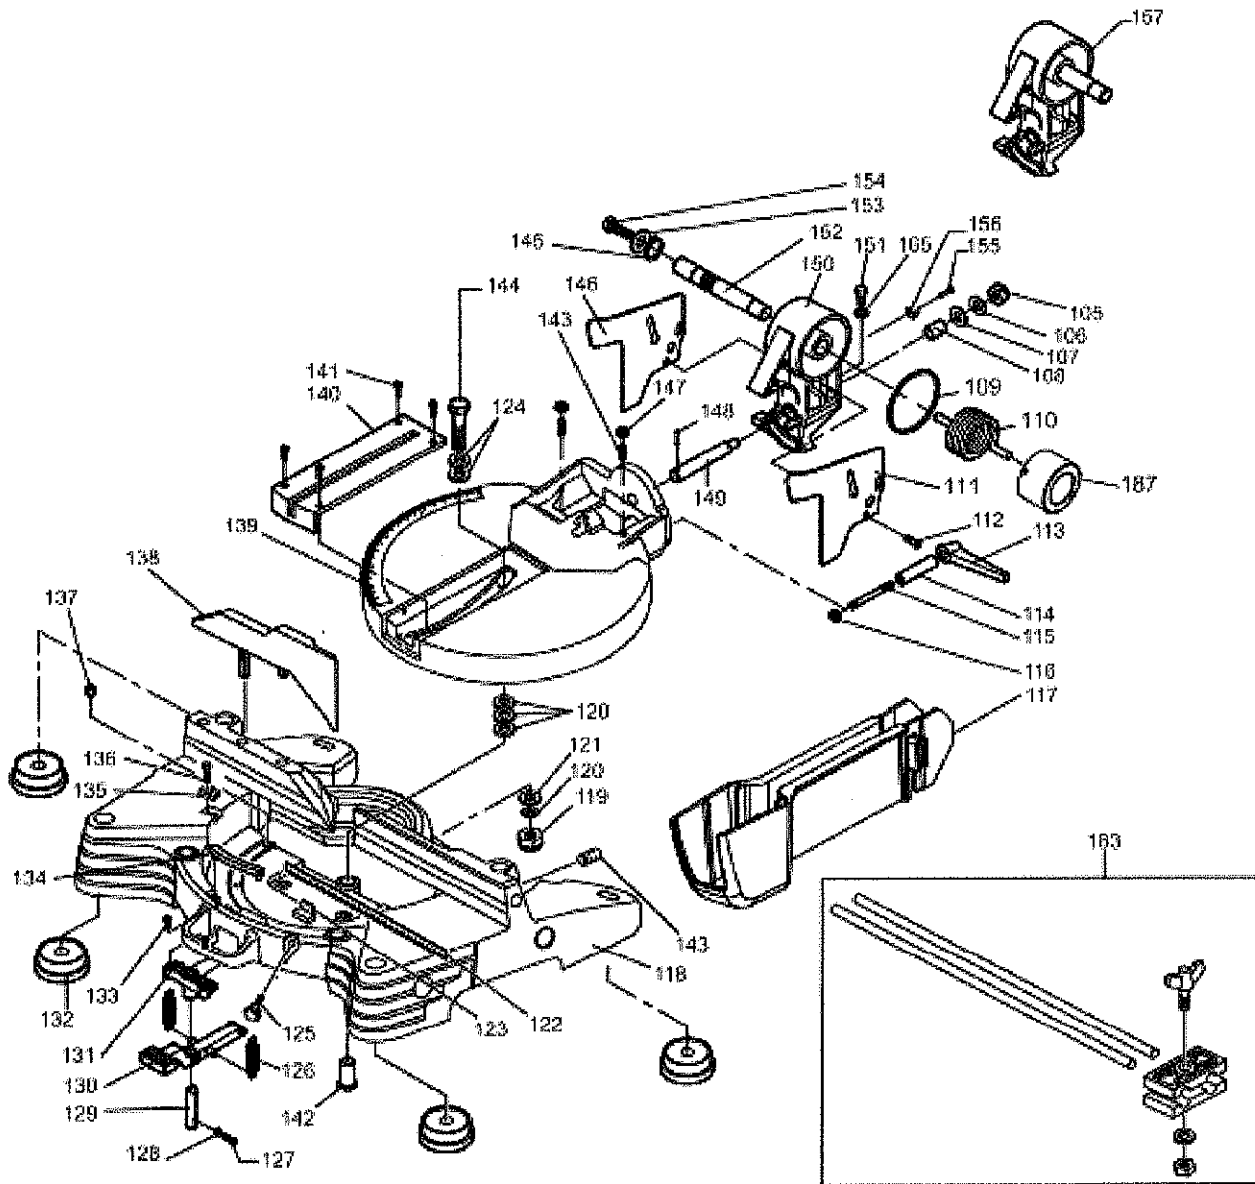

## ELECTRIC TOOL PARTS LIST

### ■ TABLE TOP MITER SAW Model C12YB

C12YB

## PARTS

C12YB

ITEM NO.	CODE NO.	DESCRIPTION	NO. USED	REMARK
131	332314	SLIDING PLATE	1	
132	332315	SUPPORT FOOT	4	
133	332316	SCREW	2	
134	332317	PLASTIC COVER	1	
135	332319	BASE INDEX	1	
136	332320	SCREW	1	
137	332321	SPACER	1	
138	332322	BASE EXTENSION	1	
139	332323	SWIVEL SUPPORT	1	
140	332324	TURNING TABLE COVER	1	
141	332325	SCREW	4	
142	332326	BUSHING	1	
143	332327	HEADLESS SCREW	2	
144	332328	SCREW	1	
145	332330	SNAP RING	1	
146	332331	LEFT STEEL PROTECTION	1	
147	332332	EXAGONAL NUT	4	
148	332333	ELASTIC PIN	2	
149	332334	JOINT PIN	1	
150	332335	JOINT	1	
151	332336	SCREW	1	
152	332337	JOINT SHAFT	1	
153	332338	WASHER	1	
154	332339	SCREW	1	
155	332341	SCREW	2	
156	332342	JOINT INDEX	1	
157	332343	JOINT GROUP	1	
158	332294	RELEASE LEVER BUTTON	1	
165	332344	WASHER	1	
167	332381	BRUSHES	2	
168	332382	MOTOR COVER	1	
180	332395	BRUSHES SUPPORT	1	
182	332361	COMPLETE UPPER GUIDE	1	
183	332225	ROD STOP GROUP	1	
184	332224	ALLEN KEY	1	
185	332223	ALLEN KEY	1	
186	332220	WOOD PUSHING DEVICE	1	
187	332380	SPRING BUSHING	1	