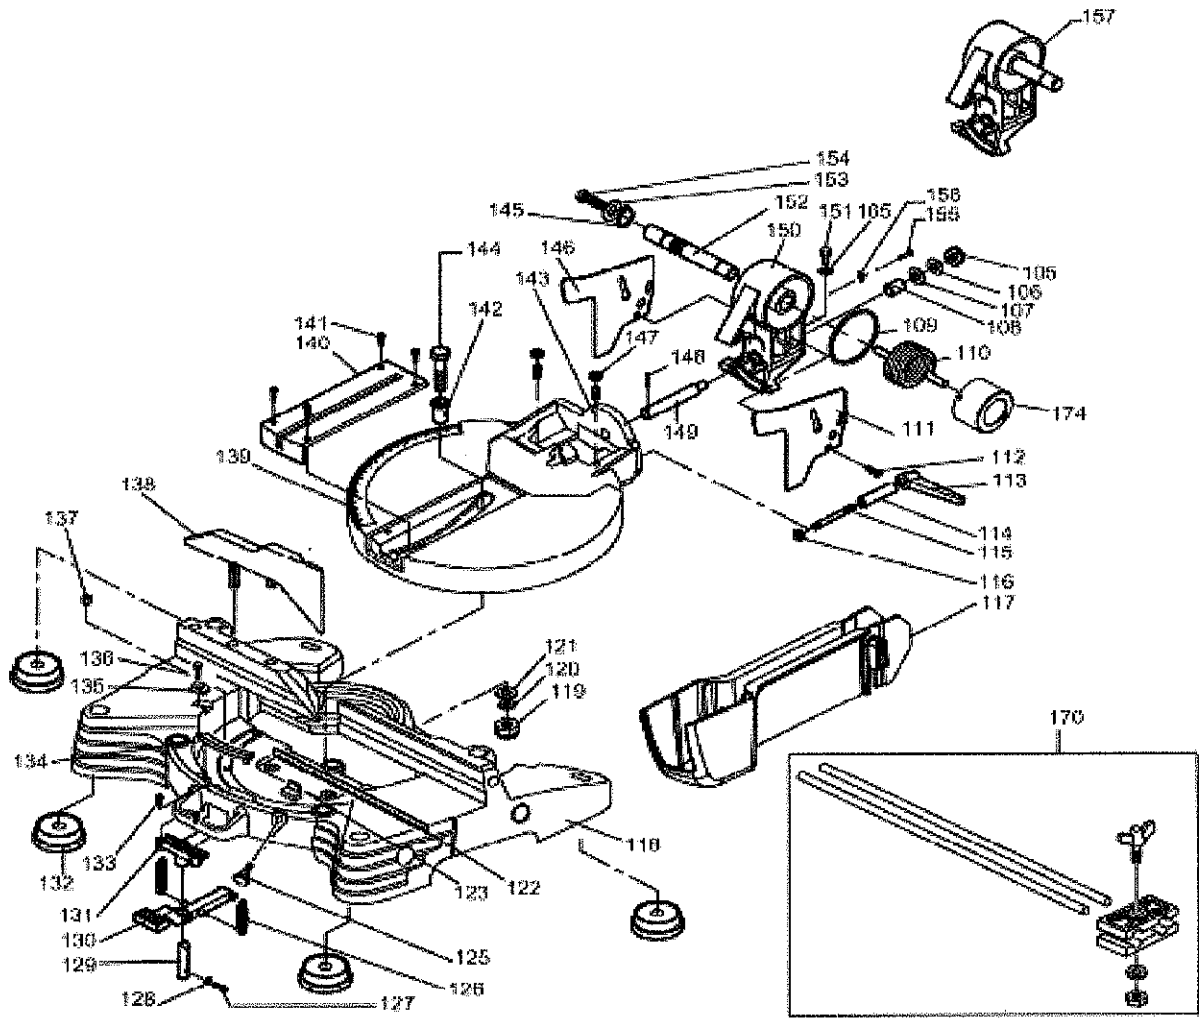

Hitachi Power Tools

ELECTRIC TOOL PARTS LIST

■ TABLE TOP MITER SAW Model C12YA

C12YA

PARTS

C12YA

ITEM NO.	CODE NO.	DESCRIPTION	NO. USED	REMARK
1	332226	SCREW	1	
2	332237	WASHER	1	
3	332248	WASHER	1	
4	332268	WHEEL FLANGE	1	
5	332269	INTEGRATED BLADE FLANGE	1	
6	332275	SCREW	5	
7	332290	LEFT SAW COVER	1	
9	332295	SCREW	2	
10	332227	SPECIAL NUT	1	
11	332228	PROTECTION PIN	1	
12	332229	LEVER AND PROTECTION GROUP	1	
13	332230	BLADE SHAFT	1	
14	332231	SNAP RING	1	
15	332232	SNAP RING	1	
16	332233	FEATHER	2	
17	332234	BOX COVER	1	
18	332235	SCREW	4	
19	332236	CABLE PROTECTION	1	
20	332238	PROTECTION SPRING	1	
21	332239	SCREW	2	
22	332240	SPECIAL NUT	1	
23	332399	HANDLE SUPPORT	1	
24	332242	BALL BEARING	1	
25	332243	BELT	1	
26	332244	RIVING KNIFE PLATE	1	
27	332245	SCREW	1	
28	332246	WASHER	1	
29	332247	UPPER TABLE SCREW	1	
30	332333	ELASTIC PIN	2	
31	332250	WASHER	1	
32	332251	RIVING KNIFE	1	
33	332252	SCREW	3	
34	332253	WASHER	1	
35	332330	SNAP RING	2	
36	332254	COMPLETE ROTOR	1	
37	332255	LEFT HALF HANDLE	1	
38	332256	SAFETY BUTTON	1	
39	332257	SAFETY BUTTON	1	
40	332259	SPRING	1	
41	332260	RELEASE BUTTON	1	
42	332261	LEVER	1	
43	332262	SWITCH	1	
44	332263	RELEASE LEVER GROUP	1	
45	332264	SPRING	1	
46	332265	PULLEY	2	
47	332266	KNOB	1	
48	332267	MOTOR SUPPORT	1	
49	332268	MOTOR BODY	1	
50	332270	RIGHT HALF HANDLE	1	
51	332271	SCREW	3	
52	332272	BALL BEARING	2	
53	332273	BELT SUPPORT	1	
54	332274	SPACER	1	
55	332275	SCREW	6	
56	332276	SCREW	4	
57	332277	CONDENSATOR COVER	1	
58	332278	BALL BEARING	1	
59	332279	MOTOR FAN	1	
60	332281	SWITCH COVER	1	
61	332282	CABLE LOCKING DEVICE	1	
62	332283	BRAKE SPRING	1	
63	332271	SCREW	3	
64	332285	ELECTRONIC CARD	1	
65	332271	SCREW	3	