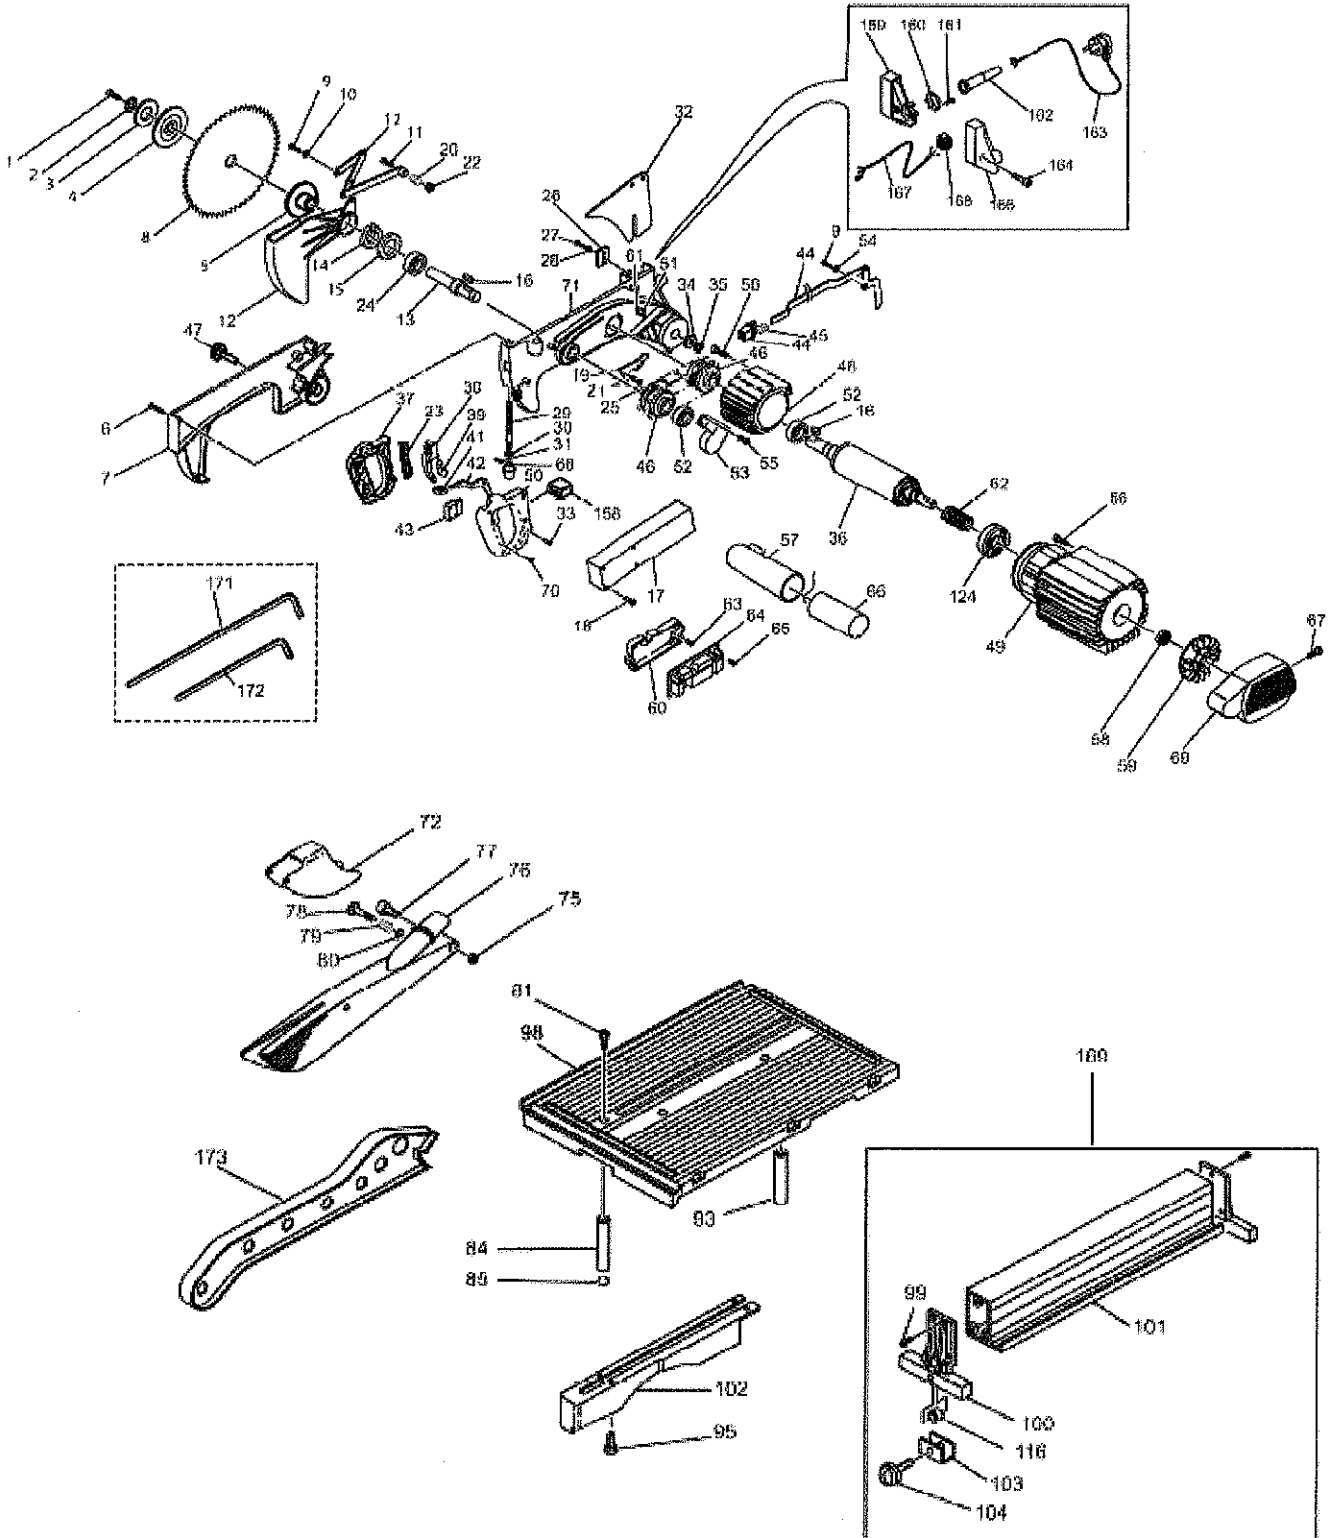

Hitachi Power Tools

ELECTRIC TOOL PARTS LIST

■ TABLE TOP MITER SAW Model C12YA

C12YA

PARTS

C12YA

ITEM NO.	CODE NO.	DESCRIPTION	NO. USED	REMARK
1	332226	SCREW	1	
2	332237	WASHER	1	
3	332248	WASHER	1	
4	332268	WHEEL FLANGE	1	
5	332269	INTEGRATED BLADE FLANGE	1	
6	332275	SCREW	5	
7	332290	LEFT SAW COVER	1	
9	332295	SCREW	2	
10	332227	SPECIAL NUT	1	
11	332228	PROTECTION PIN	1	
12	332229	LEVER AND PROTECTION GROUP	1	
13	332230	BLADE SHAFT	1	
14	332231	SNAP RING	1	
15	332232	SNAP RING	1	
16	332233	FEATHER	2	
17	332234	BOX COVER	1	
18	332235	SCREW	4	
19	332236	CABLE PROTECTION	1	
20	332238	PROTECTION SPRING	1	
21	332239	SCREW	2	
22	332240	SPECIAL NUT	1	
23	332399	HANDLE SUPPORT	1	
24	332242	BALL BEARING	1	
25	332243	BELT	1	
26	332244	RIVING KNIFE PLATE	1	
27	332245	SCREW	1	
28	332246	WASHER	1	
29	332247	UPPER TABLE SCREW	1	
30	332333	ELASTIC PIN	2	
31	332250	WASHER	1	
32	332251	RIVING KNIFE	1	
33	332252	SCREW	3	
34	332253	WASHER	1	
35	332330	SNAP RING	2	
36	332254	COMPLETE ROTOR	1	
37	332255	LEFT HALF HANDLE	1	
38	332256	SAFETY BUTTON	1	
39	332257	SAFETY BUTTON	1	
40	332259	SPRING	1	
41	332260	RELEASE BUTTON	1	
42	332261	LEVER	1	
43	332262	SWITCH	1	
44	332263	RELEASE LEVER GROUP	1	
45	332264	SPRING	1	
46	332265	PULLEY	2	
47	332266	KNOB	1	
48	332267	MOTOR SUPPORT	1	
49	332268	MOTOR BODY	1	
50	332270	RIGHT HALF HANDLE	1	
51	332271	SCREW	3	
52	332272	BALL BEARING	2	
53	332273	BELT SUPPORT	1	
54	332274	SPACER	1	
55	332275	SCREW	6	
56	332276	SCREW	4	
57	332277	CONDENSATOR COVER	1	
58	332278	BALL BEARING	1	
59	332279	MOTOR FAN	1	
60	332281	SWITCH COVER	1	
61	332282	CABLE LOCKING DEVICE	1	
62	332283	BRAKE SPRING	1	
63	332271	SCREW	3	
64	332285	ELECTRONIC CARD	1	
65	332271	SCREW	3	